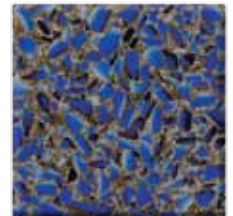

Cool Titanium

Glass House

Alehouse Amber

Bistro Green

Charisma Blue

Cobalt Skyy®

Cubist Clear

Alehouse Amber
with Patina

Bistro Green
with Patina

Charisma Blue
with Patina

Cobalt Skyy®
with Patina

Palladian Gray

Chivalry Blue

Floating Blue

Midnight Eclipse

Millefiori