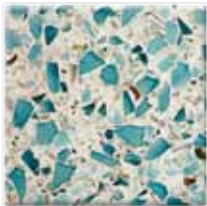

Cool Titanium

Glass House

Alehouse Amber

Bistro Green

Charisma Blue

Cobalt Skyy®

Cubist Clear

Alehouse Amber
with Patina

Bistro Green
with Patina

Charisma Blue
with Patina

Cobalt Skyy®
with Patina

Palladian Gray

Chivalry Blue

Floating Blue

Midnight Eclipse

Millefiori

Ruby Red

Ruby Red with Patina

Our Limited Editions*

*Contact Vetrazzo for availability.

Every panel of Vetrazzo is unique. Variations in color, glass size and distribution are an inherent part of Vetrazzo's recycled beauty.