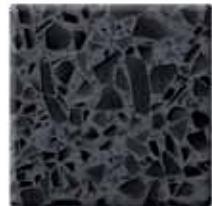

Cool Titanium

Glass House

Alehouse Amber

Bistro Green

Charisma Blue

Cobalt Skyy®

Cubist Clear

Alehouse Amber
with Patina

Bistro Green
with Patina

Charisma Blue
with Patina

Cobalt Skyy®
with Patina

Palladian Gray

Chivalry Blue

Floating Blue

Midnight Eclipse

Millefiori

Ruby Red

Ruby Red with Patina

Our Limited Editions*

*Contact Vetrazzo for availability.

Every panel of Vetrazzo is unique. Variations in color, glass size and distribution are an inherent part of Vetrazzo's recycled beauty.