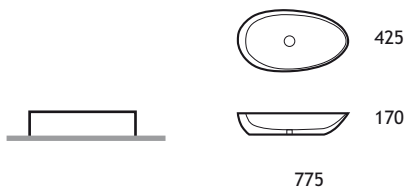

VATI Wash Basin

775 x 425 x 170 mm
placed on a top
waste component included