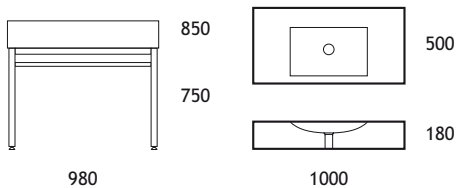

Shower Tray

1000 x 800 x 180 mm
mounted on a steel structure
waste and drain component included

Shower Tray

1200 x 1000 x 180 mm
mounted on a steel structure
waste and drain component included

SHOWER TRAY 1000 x 1000

Wash Basin

600 x 500 x 180 mm
 oval sink 490 x 320 x 155 mm
 on a steel base 580 x 480 x 670 mm
 waste and overflow component included

Wash Basin

600 x 500 x 180 mm
 round sink \varnothing 380 x 150 mm
 on a steel base 580 x 480 x 670 mm
 waste and overflow component included

WASH BASIN 600 x 500
 WITH ROUND SINK

WASH BASIN 600 x 500
 WITH SINK 400 x 350

ROUND SINK

WASH BASINS | 1000 x 500 x 180 mm

Wash Basin

1000 x 500 x 180 mm
 rectangular sink 500 x 350 x 130 mm
 on a steel base 980 x 480 x 670 mm
 waste and overflow component included

Wash Basin

1000 x 500 x 180 mm
 rectangular sink 800 x 300 x 130 mm
 on a steel base 980 x 480 x 670 mm
 waste and overflow component included

Wash Basin

1000 x 500 x 180 mm
 oval sink 490 x 320 x 155 mm
 on a steel base 980 x 480 x 670 mm
 waste and overflow component included