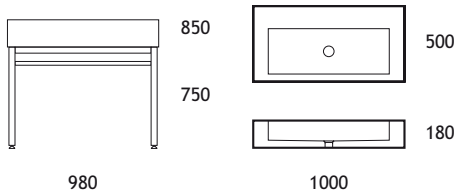

Shower Tray

1000 x 800 x 180 mm
mounted on a steel structure
waste and drain component included

Shower Tray

1200 x 1000 x 180 mm
mounted on a steel structure
waste and drain component included

SHOWER TRAY 1000 x 1000

WASH BASIN 600 x 500
 WITH ROUND SINK

WASH BASIN 600 x 500
 WITH SINK 400 x 350

ROUND SINK

WASH BASINS | 1000 x 500 x 180 mm

Wash Basin

1000 x 500 x 180 mm
 rectangular sink 500 x 350 x 130 mm
 on a steel base 980 x 480 x 670 mm
 waste and overflow component included

Wash Basin

1000 x 500 x 180 mm
 rectangular sink 800 x 300 x 130 mm
 on a steel base 980 x 480 x 670 mm
 waste and overflow component included

Wash Basin

1000 x 500 x 180 mm
 oval sink 490 x 320 x 155 mm
 on a steel base 980 x 480 x 670 mm
 waste and overflow component included