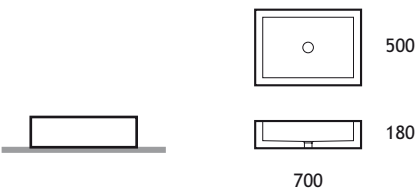

WASH BASINS | on a top

Wash Basin

440 x 330 x 180 mm
rectangular sink 340 x 230 x 130 mm
placed on a top
waste and overflow component included

Wash Basin

500 x 450 x 180 mm
rectangular sink 400 x 350 x 130 mm
placed on a top
waste and overflow component included

Wash Basin

600 x 450 x 180 mm
rectangular sink 500 x 350 x 130 mm
placed on a top
waste and overflow component included

Wash Basin

700 x 500 x 180 mm
rectangular sink 600 x 400 x 130 mm
placed on a top
waste and overflow component included

The **wash basins on a top** can also be wall mounted.
The back edge of the **wash basins on a top** can also be 100 mm
in width in order to fit taps.
Please specify the details in your order.