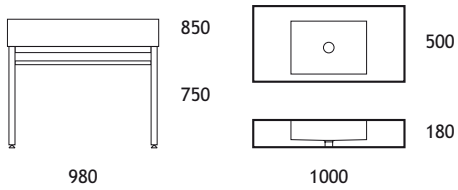

Shower Tray

1000 x 800 x 180 mm
mounted on a steel structure
waste and drain component included

Shower Tray

1200 x 1000 x 180 mm
mounted on a steel structure
waste and drain component included

SHOWER TRAY 1000 x 1000

WASH BASIN 600 x 500
 WITH ROUND SINK

WASH BASIN 600 x 500
 WITH SINK 400 x 350

ROUND SINK

WASH BASINS | 1000 x 500 x 180 mm

Wash Basin

1000 x 500 x 180 mm
 rectangular sink 500 x 350 x 130 mm
 on a steel base 980 x 480 x 670 mm
 waste and overflow component included

Wash Basin

1000 x 500 x 180 mm
 rectangular sink 800 x 300 x 130 mm
 on a steel base 980 x 480 x 670 mm
 waste and overflow component included

Wash Basin

1000 x 500 x 180 mm
 oval sink 490 x 320 x 155 mm
 on a steel base 980 x 480 x 670 mm
 waste and overflow component included