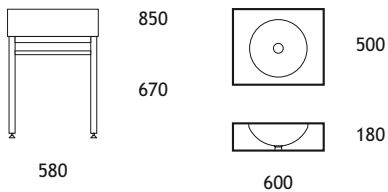

MINI SOIKKO BATH TUB

SHOWER TRAYS

The inner depth of the tray is 70 mm.

Shower Tray

885 x 885 x 180 mm
mounted on a steel structure
waste and drain component included

Shower Tray

1000 x 1000 x 180 mm
mounted on a steel structure
waste and drain component included

Shower Tray

1000 x 800 x 180 mm
mounted on a steel structure
waste and drain component included

Shower Tray

1200 x 1000 x 180 mm
mounted on a steel structure
waste and drain component included

SHOWER TRAY 1000 x 1000

WASH BASINS | 600 x 500 x 180 mm

Wash Basin

600 x 500 x 180 mm
 rectangular sink 400 x 350 x 130 mm
 on a steel base 580 x 480 x 670 mm
 waste and overflow component included

Wash Basin

600 x 500 x 180 mm
 rectangular sink 500 x 350 x 130 mm
 on a steel base 580 x 480 x 670 mm
 waste and overflow component included

Wash Basin

600 x 500 x 180 mm
 oval sink 490 x 320 x 155 mm
 on a steel base 580 x 480 x 670 mm
 waste and overflow component included

Wash Basin

600 x 500 x 180 mm
 round sink \varnothing 380 x 150 mm
 on a steel base 580 x 480 x 670 mm
 waste and overflow component included