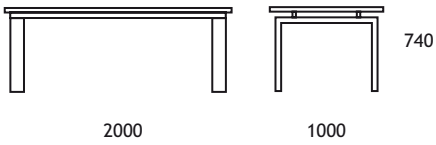

2000 x 1000 x 740 mm
Durat top 2000 x 1000 x 30 mm
Oak legs 120 x 50 x 680 mm

LAIKKU Table

1600 x 800 x 728 mm
Durat top 1600 x 800 x 30 mm
Legs in polished chrome