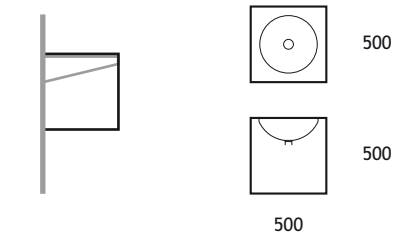

OVAL SINK

KEHTO WASH BASIN

WASH BASIN 1000 x 500
 WITH SINK 600 x 350

TORNI WASH BASIN

Design by Arup/Mick Brundle

850

ø460

TORNI Wash Basin

overall height 850 mm
round sink ø460 x h145 x d110 mm
cylindrical panels ø460 x h545 mm
on a metal frame
waste and overflow component included

WASH BASINS | special units

Design by Ulla Koskinen

KUUTIO Wash Basin