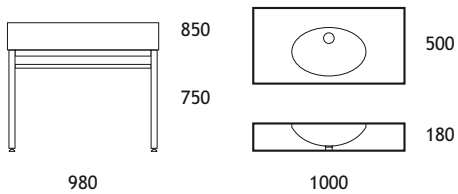

Shower Tray

1000 x 800 x 180 mm
mounted on a steel structure
waste and drain component included

Shower Tray

1200 x 1000 x 180 mm
mounted on a steel structure
waste and drain component included

SHOWER TRAY 1000 x 1000

Wash Basin

600 x 500 x 180 mm
 oval sink 490 x 320 x 155 mm
 on a steel base 580 x 480 x 670 mm
 waste and overflow component included

Wash Basin

600 x 500 x 180 mm
 round sink \varnothing 380 x 150 mm
 on a steel base 580 x 480 x 670 mm
 waste and overflow component included

WASH BASIN 600 x 500
 WITH ROUND SINK

WASH BASIN 600 x 500
 WITH SINK 400 x 350

ROUND SINK

WASH BASINS | 1000 x 500 x 180 mm

Wash Basin

1000 x 500 x 180 mm
 rectangular sink 500 x 350 x 130 mm
 on a steel base 980 x 480 x 670 mm
 waste and overflow component included

Wash Basin

1000 x 500 x 180 mm
 rectangular sink 800 x 300 x 130 mm
 on a steel base 980 x 480 x 670 mm
 waste and overflow component included

Wash Basin

1000 x 500 x 180 mm
 oval sink 490 x 320 x 155 mm
 on a steel base 980 x 480 x 670 mm
 waste and overflow component included