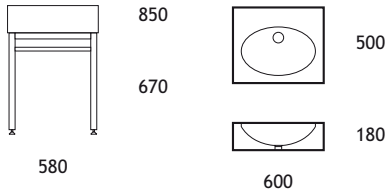

MINI SOIKKO BATH TUB

SHOWER TRAYS

The inner depth of the tray is 70 mm.

Shower Tray

885 x 885 x 180 mm
mounted on a steel structure
waste and drain component included

Shower Tray

1000 x 1000 x 180 mm
mounted on a steel structure
waste and drain component included

Shower Tray

1000 x 800 x 180 mm
mounted on a steel structure
waste and drain component included

Shower Tray

1200 x 1000 x 180 mm
mounted on a steel structure
waste and drain component included

SHOWER TRAY 1000 x 1000

WASH BASINS | 600 x 500 x 180 mm

Wash Basin

600 x 500 x 180 mm
 rectangular sink 400 x 350 x 130 mm
 on a steel base 580 x 480 x 670 mm
 waste and overflow component included

Wash Basin

600 x 500 x 180 mm
 rectangular sink 500 x 350 x 130 mm
 on a steel base 580 x 480 x 670 mm
 waste and overflow component included

Wash Basin

600 x 500 x 180 mm
 oval sink 490 x 320 x 155 mm
 on a steel base 580 x 480 x 670 mm
 waste and overflow component included

Wash Basin

600 x 500 x 180 mm
 round sink \varnothing 380 x 150 mm
 on a steel base 580 x 480 x 670 mm
 waste and overflow component included