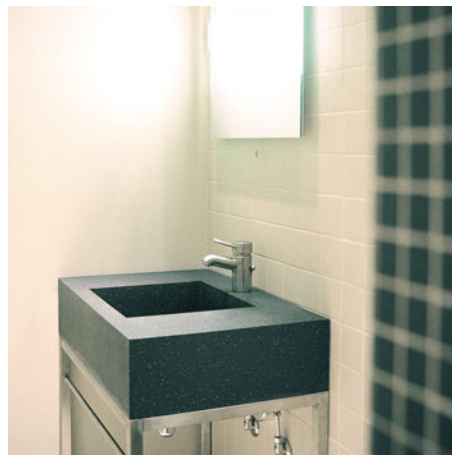

BATH TUBS

BLOCK Bath Tub

1780 x 790 x 720 mm
mounted on a steel structure
waste and overflow component included

MINI Bath Tub

1480 x 735 x 590 mm
mounted on a steel structure
waste and overflow component included

MINI SOIKKO BATH TUB

SHOWER TRAYS

The inner depth of the tray is 70 mm.

Shower Tray

885 x 885 x 180 mm
mounted on a steel structure
waste and drain component included

Shower Tray

1000 x 1000 x 180 mm
mounted on a steel structure
waste and drain component included

Shower Tray

1000 x 800 x 180 mm
mounted on a steel structure
waste and drain component included

Shower Tray

1200 x 1000 x 180 mm
mounted on a steel structure
waste and drain component included

SHOWER TRAY 1000 x 1000

KEHTO Wash Basin

1000 x 500 x 180 mm
 Kehto sink 510 x 320 x 150 mm
 on a steel base 980 x 480 x 670 mm
 waste and overflow component included

WASH BASIN 1000 x 500
 WITH SINK 500 x 350

WASH BASIN 1000 x 500
 WITH SINK 500 x 350