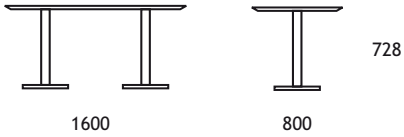

FURNITURE | seats

Design by Eeva Lithovius

RAITA Bench I

1600 x 400 x 450 mm
Durat top 1600 x 400 x 40 mm
on a steel base
colour options: multi-colour/twin colour

RAITA Bench II

1200 x 400 x 450 mm
Durat top 1200 x 400 x 40 mm
on a steel base
colour options: multi-colour/twin colour

JAKKARA Stool (low)

ø330 x 460 mm
on steel legs

JAKKARA Stool (high)

ø330 x 800 mm
on steel legs

JAKKARA STOOL (LOW) I

FURNITURE | tables

Design by Eeva Lithovius

TAMMI Table

2000 x 1000 x 740 mm
Durat top 2000 x 1000 x 30 mm
Oak legs 120 x 50 x 680 mm

LAIKKU Table

1600 x 800 x 728 mm
Durat top 1600 x 800 x 30 mm
Legs in polished chrome

TAMMI TABLE

DURAT® design collection

The DURAT® design collection is a selection of exclusive, minimalist design furniture mainly for use in bathroom interiors. The collection includes bath tubs, shower trays, wash basins, tables, stools and benches.