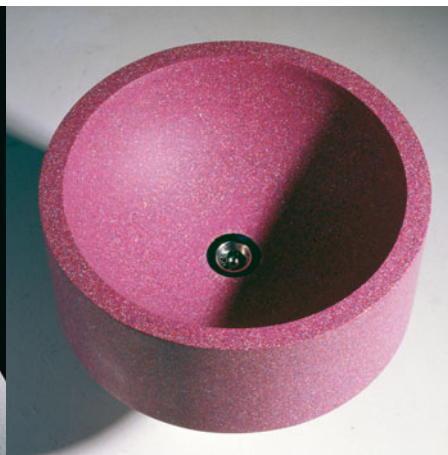

KIPPO WASH BASIN