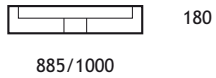

1675 x 705 x 650 mm
mounted on 4 steel legs
waste and overflow component included

MINI SOIKKO Bath Tub

1610 x 695 x 550 mm
mounted on 4 steel legs
waste and overflow component included

MINI BATH TUB

OVAL BATH TUB

MINI SOIKKO BATH TUB

SHOWER TRAYS

The inner depth of the tray is 70 mm.

Shower Tray

885 x 885 x 180 mm
mounted on a steel structure
waste and drain component included

Shower Tray

1000 x 1000 x 180 mm
mounted on a steel structure
waste and drain component included