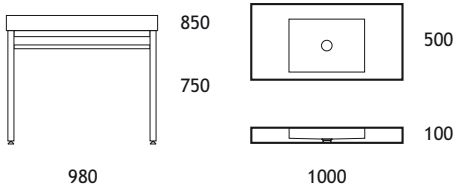

WASH BASINS | 1000 x 500 x 100 mm

Wash Basin

1000 x 500 x 100 mm
rectangular sink 500 x 350 x 70 mm
on a steel base 980 x 480 x 750 mm
waste and overflow component included