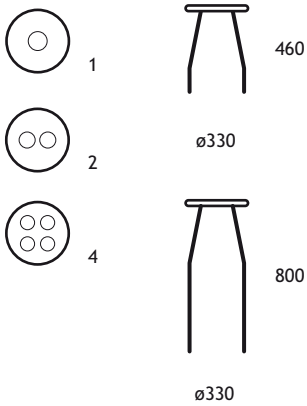

Wash Basin

700 x 500 x 180 mm
 rectangular sink 600 x 400 x 130 mm
 placed on a top
 waste and overflow component included

The **wash basins on a top** can also be wall mounted.
 The back edge of the **wash basins on a top** can also be 100 mm
 in width in order to fit taps.
 Please specify the details in your order.

The **wall mounted wash basins** can also be placed on a top.
 The back edge of the **wall mounted wash basins** can also be 100 mm in width in order to fit taps.
 Please specify the details in your order.

FURNITURE | seats

Design by Eeva Lithovius

RAITA Bench I

1600 x 400 x 450 mm
Durat top 1600 x 400 x 40 mm
on a steel base
colour options: multi-colour/twin colour

RAITA Bench II

1200 x 400 x 450 mm
Durat top 1200 x 400 x 40 mm
on a steel base
colour options: multi-colour/twin colour

JAKKARA Stool (low)

ø330 x 460 mm
on steel legs

JAKKARA Stool (high)

ø330 x 800 mm
on steel legs

JAKKARA STOOL (LOW) I

FURNITURE | tables

Design by Eeva Lithovius

TAMMI Table